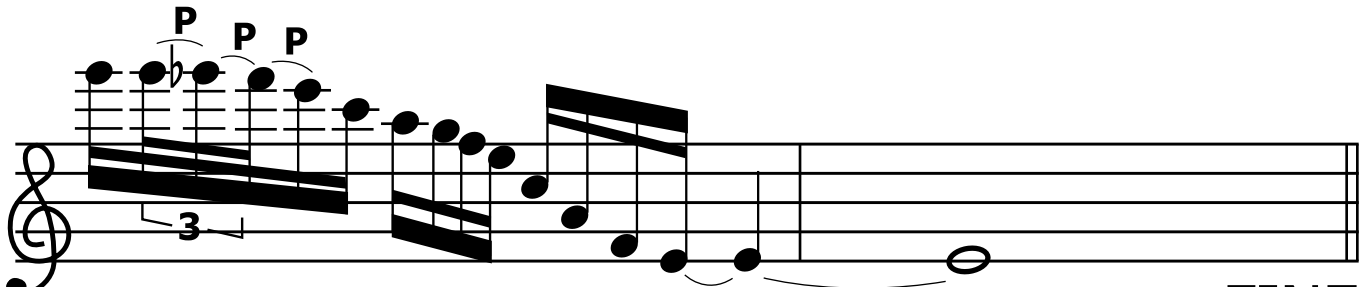

# 4WAYOHORAO ON O ORIANI

1

FINE

弦

Fret

指

2

FINE